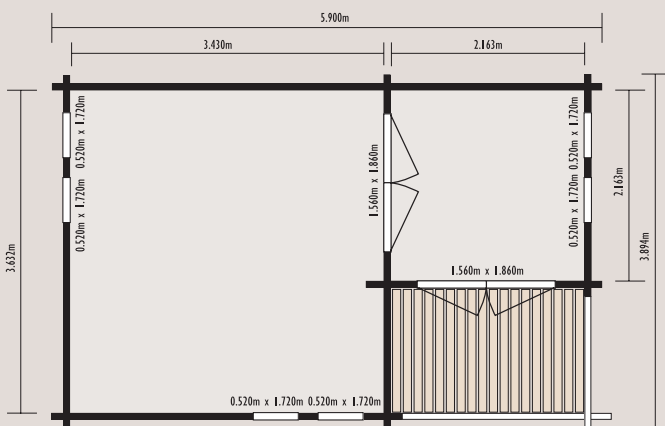

ikkuna

Dimensions	Internal	External (excl. overhangs)
Width	5.638m	5.900m
Depth	3.632m	3.894m
Ridge Height	-	3.190m
Area	17.14m ²	22.97m ²

STANDARD FEATURES

- 45mm Log thickness
- Hexagonal roof shingle tiles
- Toughened glass single glazing
- Decking terrace included